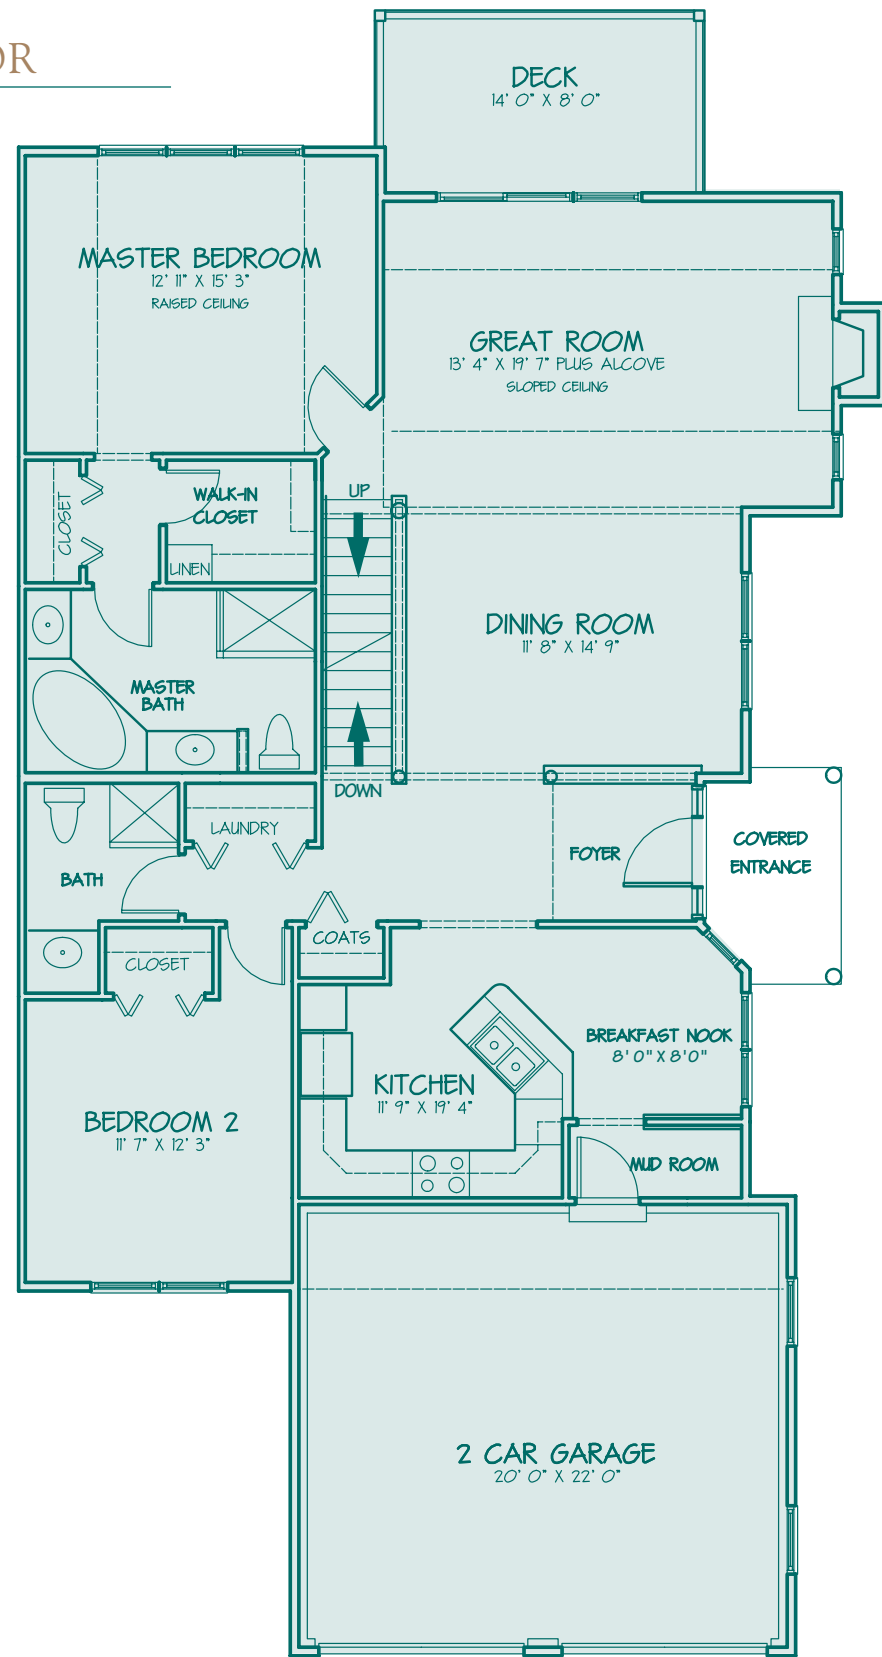

FIRST FLOOR

SECOND FLOOR

AMHERST

The dimensions, size, configurations and other information contained on this sheet are subject to change without notice and are meant to be illustrative only.

3,042 sq. ft.*

*Includes optional finished lower level

LOWER LEVEL

Note: The optional finished space in the lower level totals 717 sq. ft.

FOREST HILLS

■ LINCOLN LANE ■
the new neighborhood

AMHERST

3,042 sq. ft.*

*Includes optional finished lower level