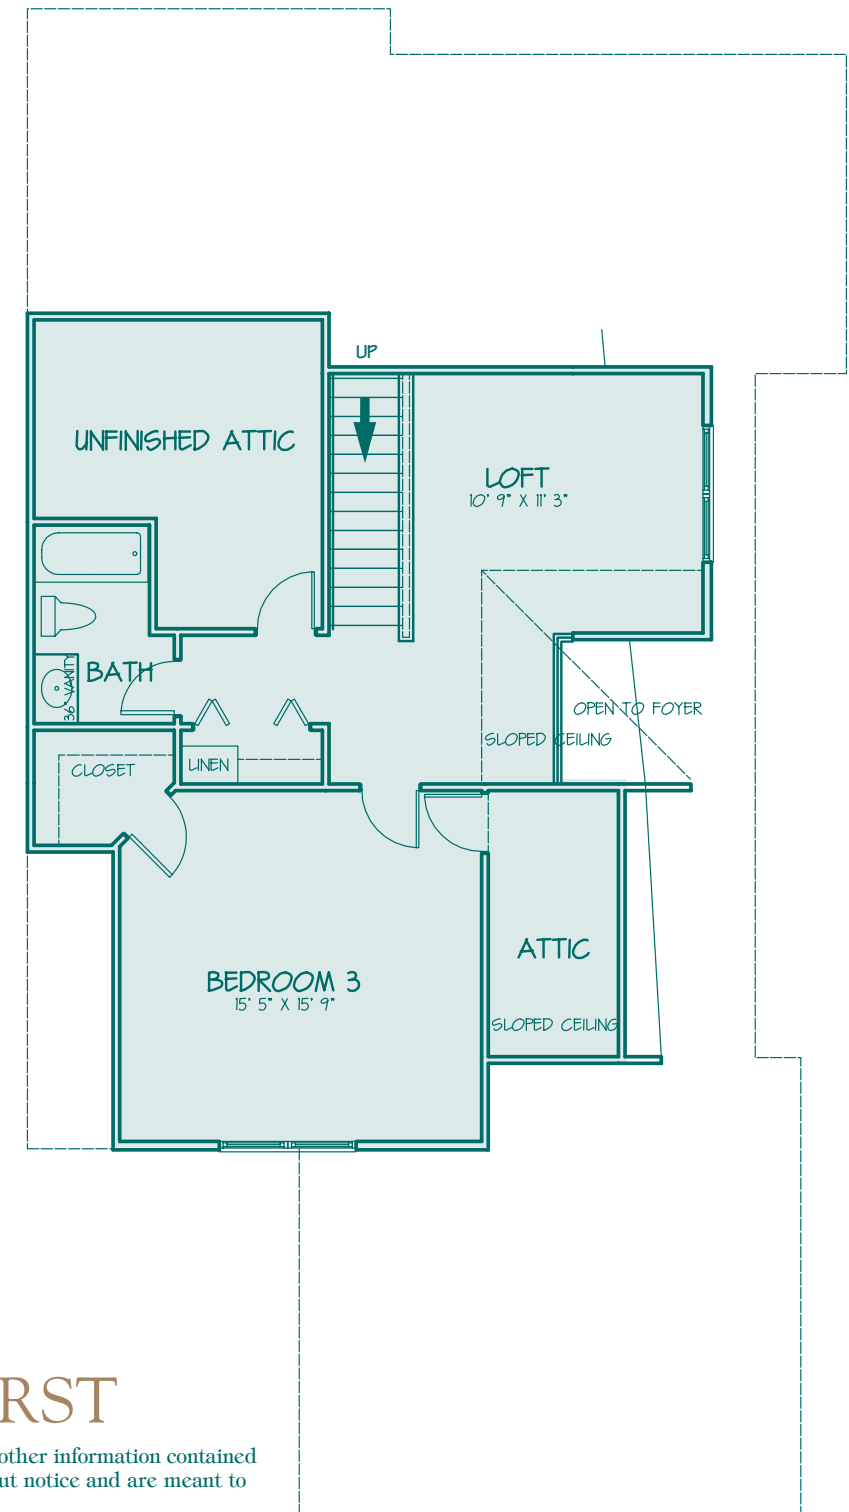

FIRST FLOOR

SECOND FLOOR

AMHERST

The dimensions, size, configurations and other information contained on this sheet are subject to change without notice and are meant to be illustrative only.

3,042 sq. ft.*

*Includes optional finished lower level

LOWER LEVEL

Note: The optional finished space in the lower level totals 717 sq. ft.

FOREST HILLS

■ LINCOLN LANE ■
the new neighborhood

AMHERST

3,042 sq. ft.*

*Includes optional finished lower level