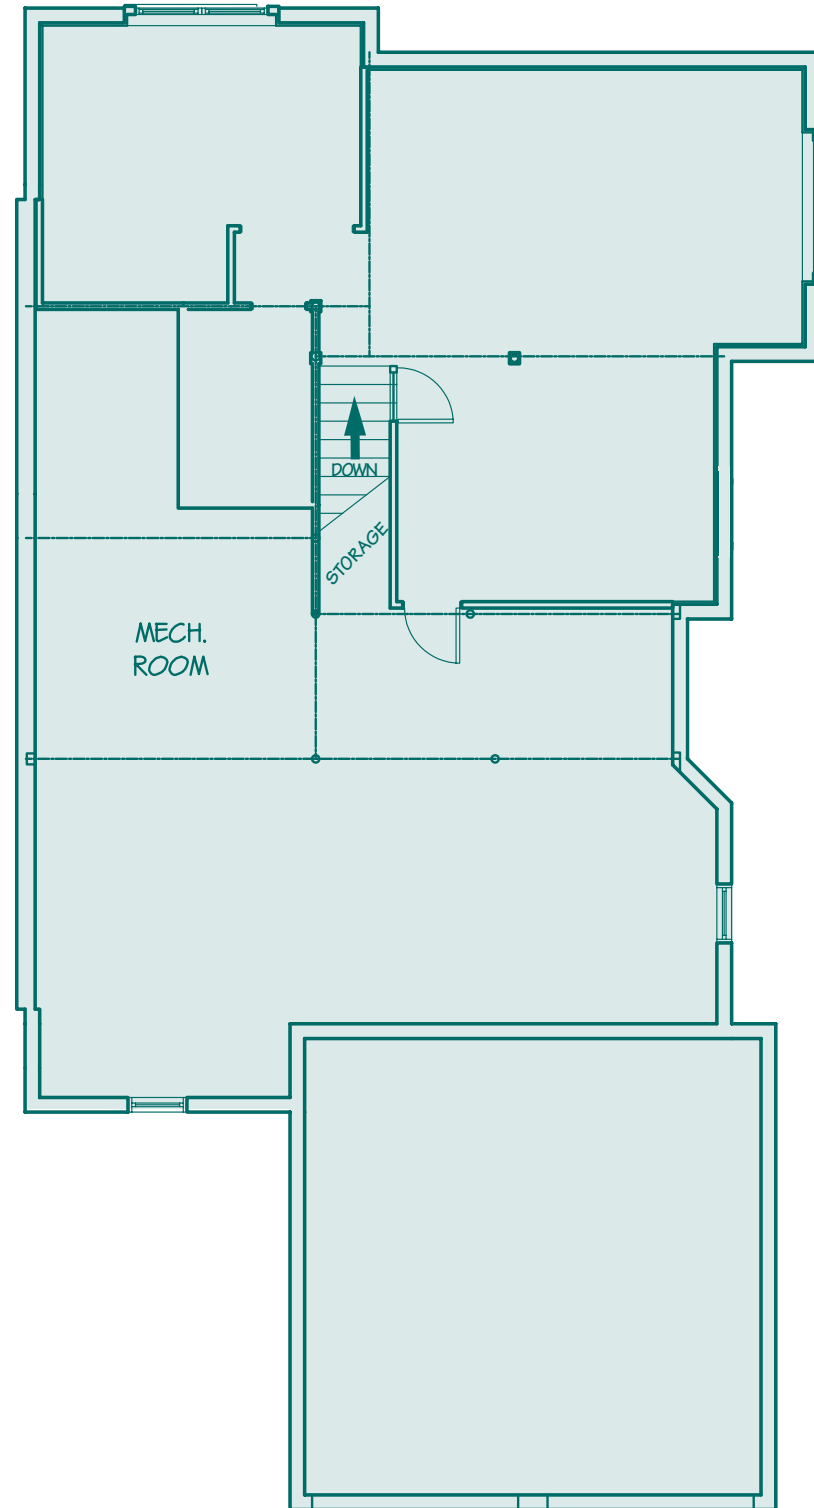

FIRST FLOOR

SECOND FLOOR

AMHERST

The dimensions, size, configurations and other information contained on this sheet are subject to change without notice and are meant to be illustrative only.

3,042 sq. ft.*

*Includes optional finished lower level

LOWER LEVEL

Note: The optional finished space in the lower level totals 717 sq. ft.

FOREST HILLS

■ LINCOLN LANE ■
the new neighborhood

AMHERST

3,042 sq. ft.*

*Includes optional finished lower level