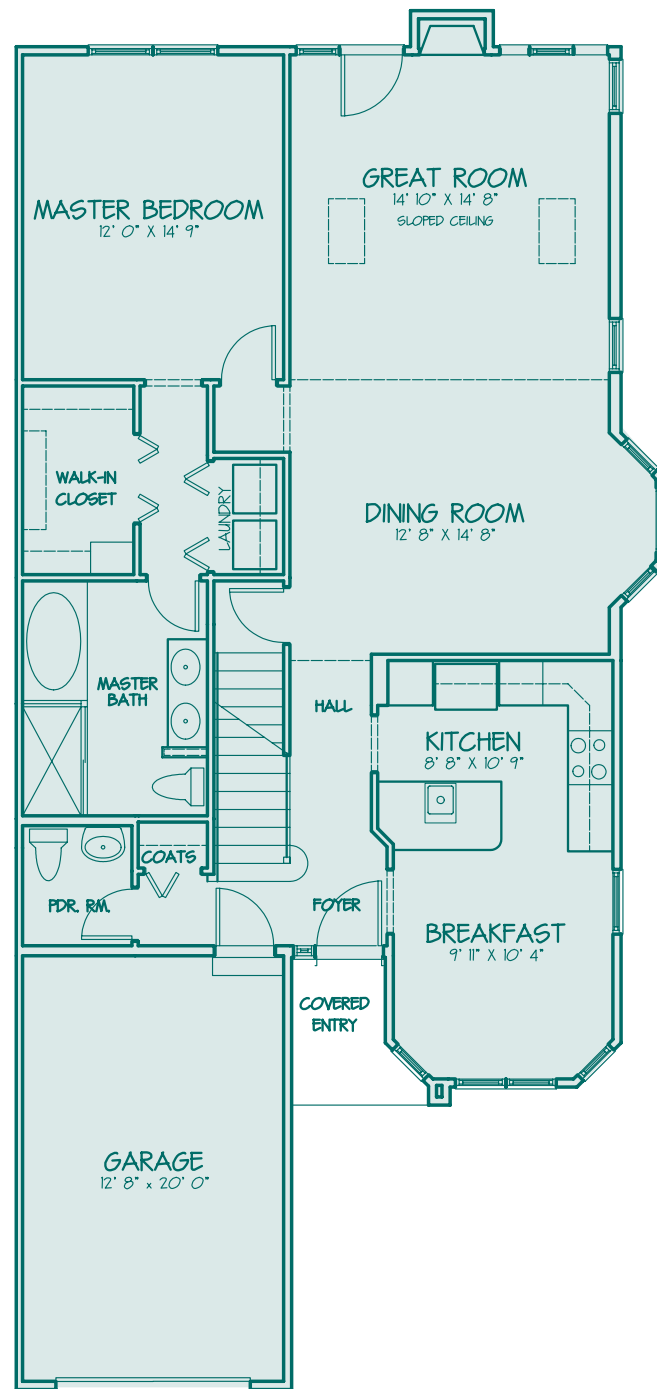

EXTERIOR UNIT A

First Floor

Second Floor

EXTERIOR UNIT B

First Floor

Second Floor

**BRADFORD
EXTERIOR**

The dimensions, size, configurations and other information contained on this sheet are subject to change without notice and are meant to be illustrative only.

2,628 sq. ft.*

*Includes optional finished lower level

LOWER LEVEL

Note: The optional finished space in the lower level totals 630 sq. ft.

Exterior unit A

Exterior unit B

FOREST HILLS

■ LINCOLN LANE ■
the new neighborhood

BRADFORD EXTERIOR

2,628 sq. ft.*

*Includes optional finished lower level