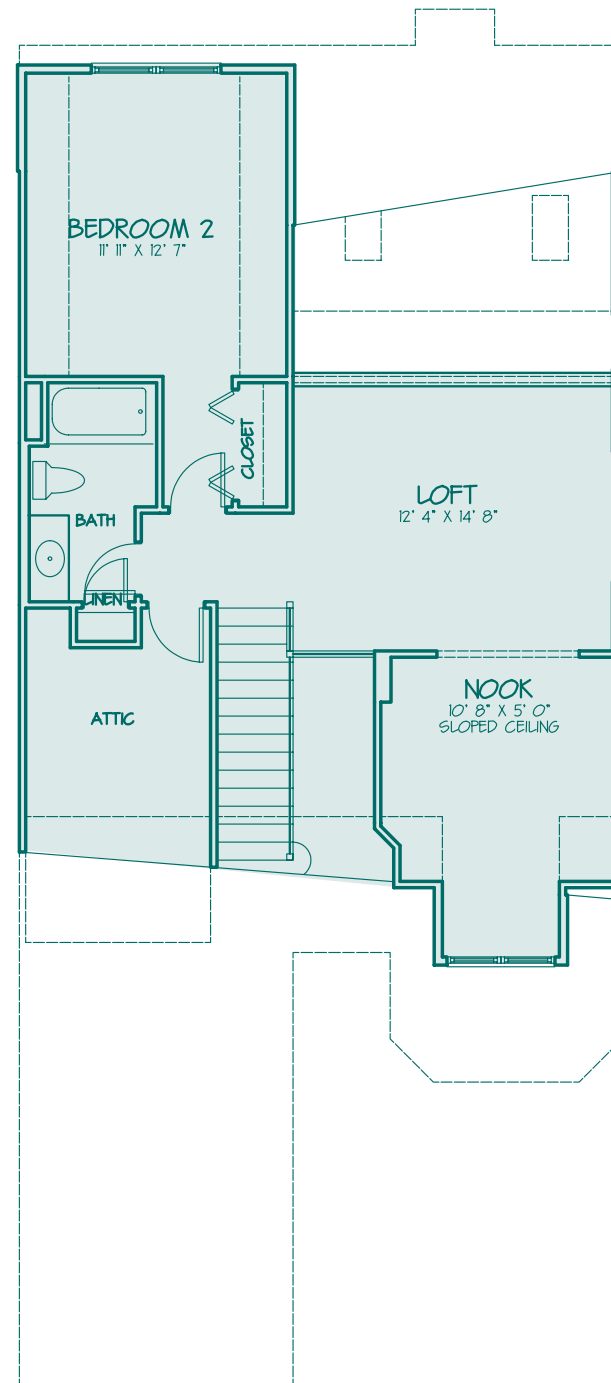

EXTERIOR UNIT A

First Floor

Second Floor

EXTERIOR UNIT B

First Floor

Second Floor

**BRADFORD
EXTERIOR**

The dimensions, size, configurations and other information contained on this sheet are subject to change without notice and are meant to be illustrative only.

2,628 sq. ft.*

*Includes optional finished lower level

LOWER LEVEL

Note: The optional finished space in the lower level totals 630 sq. ft.

Exterior unit A

Exterior unit B

FOREST HILLS

■ LINCOLN LANE ■
the new neighborhood

BRADFORD EXTERIOR

2,628 sq. ft.*

*Includes optional finished lower level