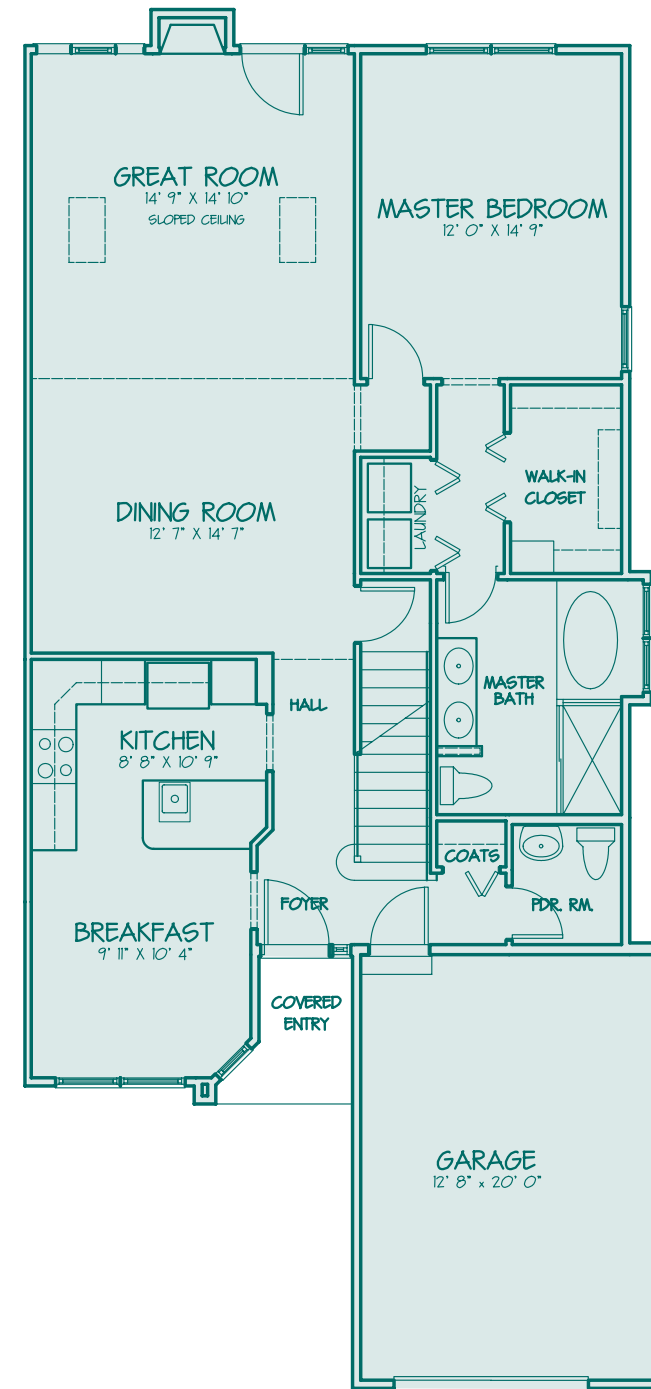

EXTERIOR UNIT A

First Floor

Second Floor

EXTERIOR UNIT B

First Floor

Second Floor

**BRADFORD
EXTERIOR**

The dimensions, size, configurations and other information contained on this sheet are subject to change without notice and are meant to be illustrative only.

2,628 sq. ft.*

*Includes optional finished lower level

LOWER LEVEL

Note: The optional finished space in the lower level totals 630 sq. ft.

Exterior unit A

Exterior unit B

FOREST HILLS

■ LINCOLN LANE ■
the new neighborhood

BRADFORD EXTERIOR

2,628 sq. ft.*

*Includes optional finished lower level