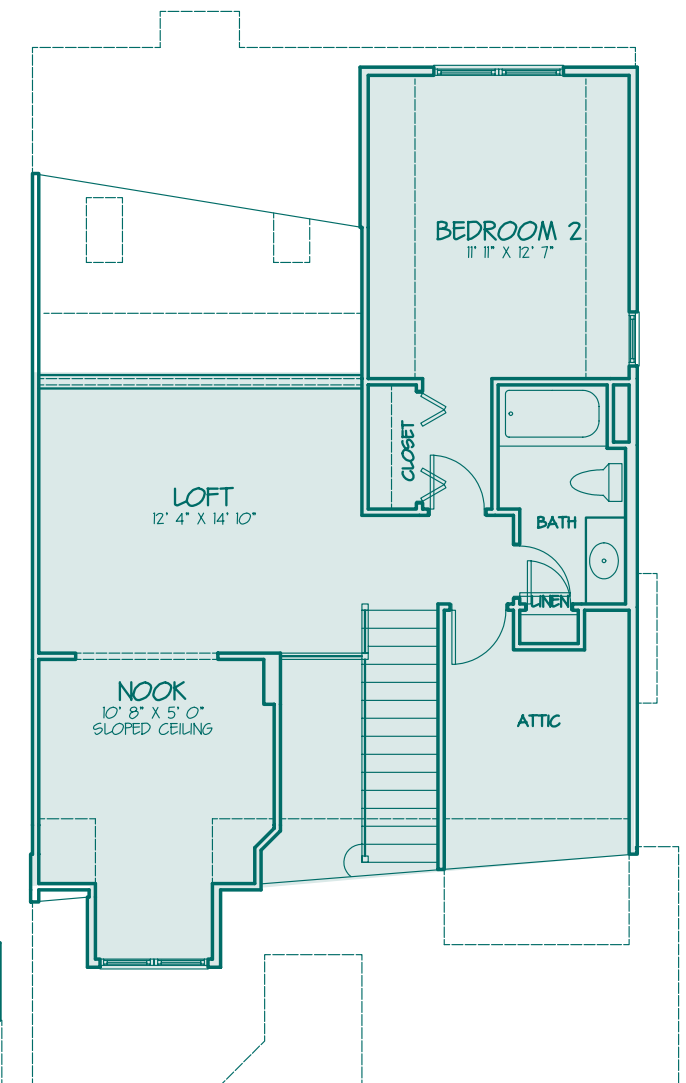

EXTERIOR UNIT A

First Floor

Second Floor

EXTERIOR UNIT B

First Floor

Second Floor

**BRADFORD
EXTERIOR**

The dimensions, size, configurations and other information contained on this sheet are subject to change without notice and are meant to be illustrative only.

2,628 sq. ft.*

*Includes optional finished lower level

LOWER LEVEL

Note: The optional finished space in the lower level totals 630 sq. ft.

Exterior unit A

Exterior unit B

FOREST HILLS

■ LINCOLN LANE ■
the new neighborhood

BRADFORD EXTERIOR

2,628 sq. ft.*

*Includes optional finished lower level