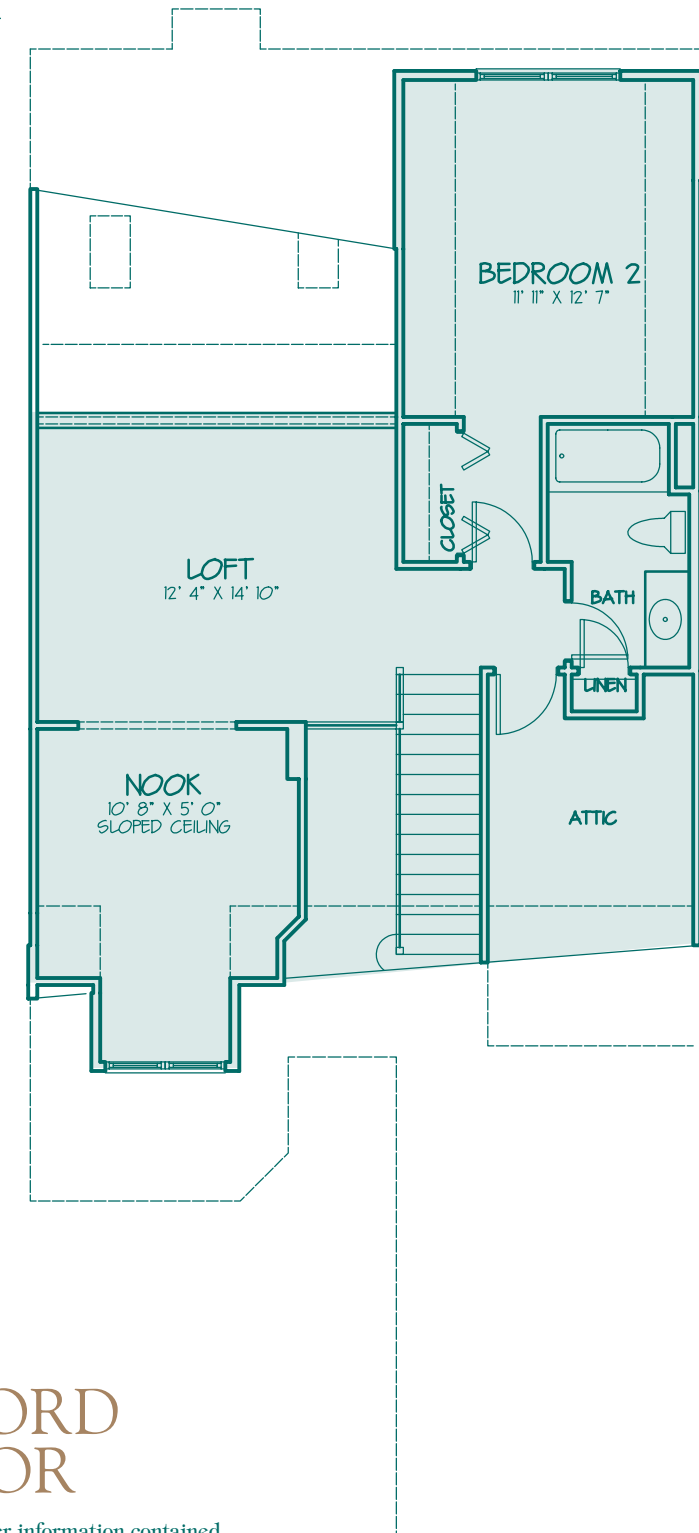

## FIRST FLOOR

## SECOND FLOOR

**BRADFORD  
INTERIOR**

The dimensions, size, configurations and other information contained on this sheet are subject to change without notice and are meant to be illustrative only.

2,621 sq. ft.\*

## LOWER LEVEL

Note: The optional finished space in the lower level totals 630 sq. ft.

■ LINCOLN LANE ■  
*the new neighborhood*