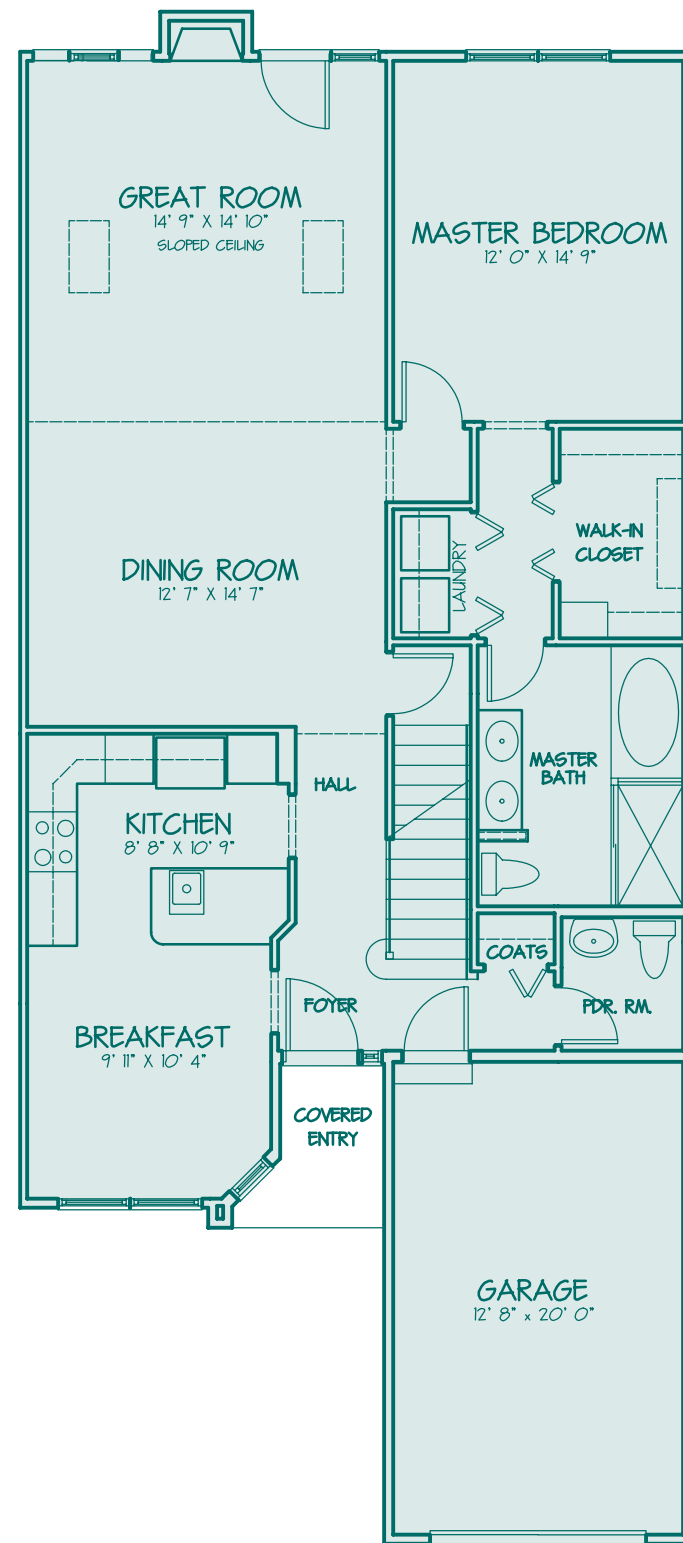

## FIRST FLOOR

## SECOND FLOOR

**BRADFORD  
INTERIOR**

The dimensions, size, configurations and other information contained on this sheet are subject to change without notice and are meant to be illustrative only.

2,621 sq. ft.\*

## LOWER LEVEL

Note: The optional finished space in the lower level totals 630 sq. ft.

■ LINCOLN LANE ■  
*the new neighborhood*

## BRADFORD INTERIOR

2,621 sq. ft.\*

\*Includes optional finished lower level