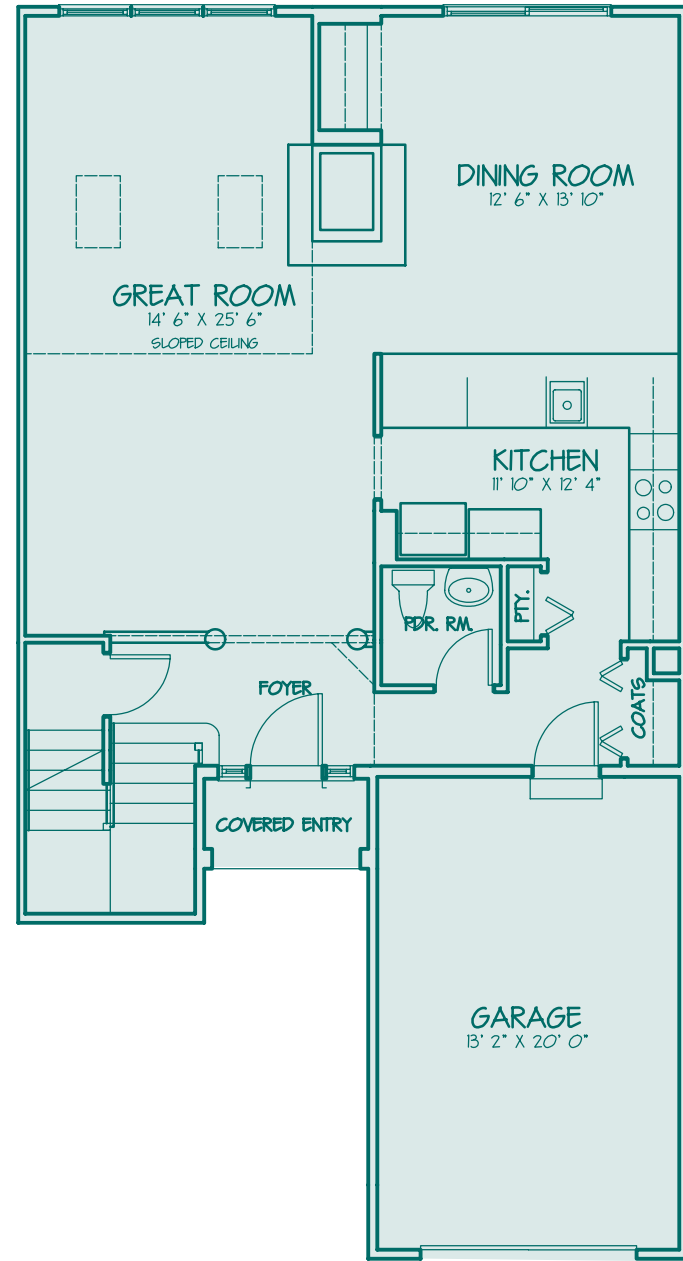

FIRST FLOOR

SECOND FLOOR

DEVONSHIRE

The dimensions, size, configurations and other information contained on this sheet are subject to change without notice and are meant to be illustrative only.

2,397 sq. ft.*

*Includes optional finished lower level

LOWER LEVEL

Note: The optional finished space in the lower level totals 612 sq. ft.

FOREST HILLS

■ LINCOLN LANE ■
the new neighborhood

DEVONSHIRE

2,397 sq. ft.*

*Includes optional finished lower level