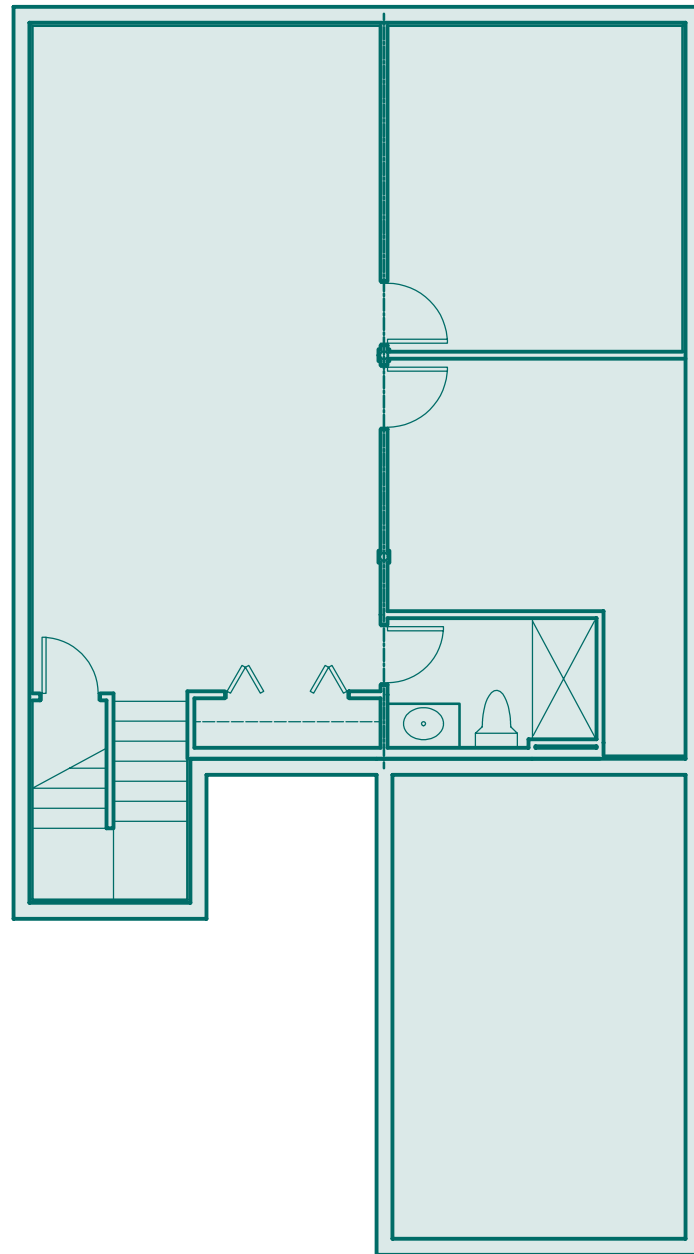

FIRST FLOOR

SECOND FLOOR

DEVONSHIRE

The dimensions, size, configurations and other information contained on this sheet are subject to change without notice and are meant to be illustrative only.

2,397 sq. ft.*

*Includes optional finished lower level

LOWER LEVEL

Note: The optional finished space in the lower level totals 612 sq. ft.

FOREST HILLS

■ LINCOLN LANE ■
the new neighborhood

DEVONSHIRE

2,397 sq. ft.*

*Includes optional finished lower level