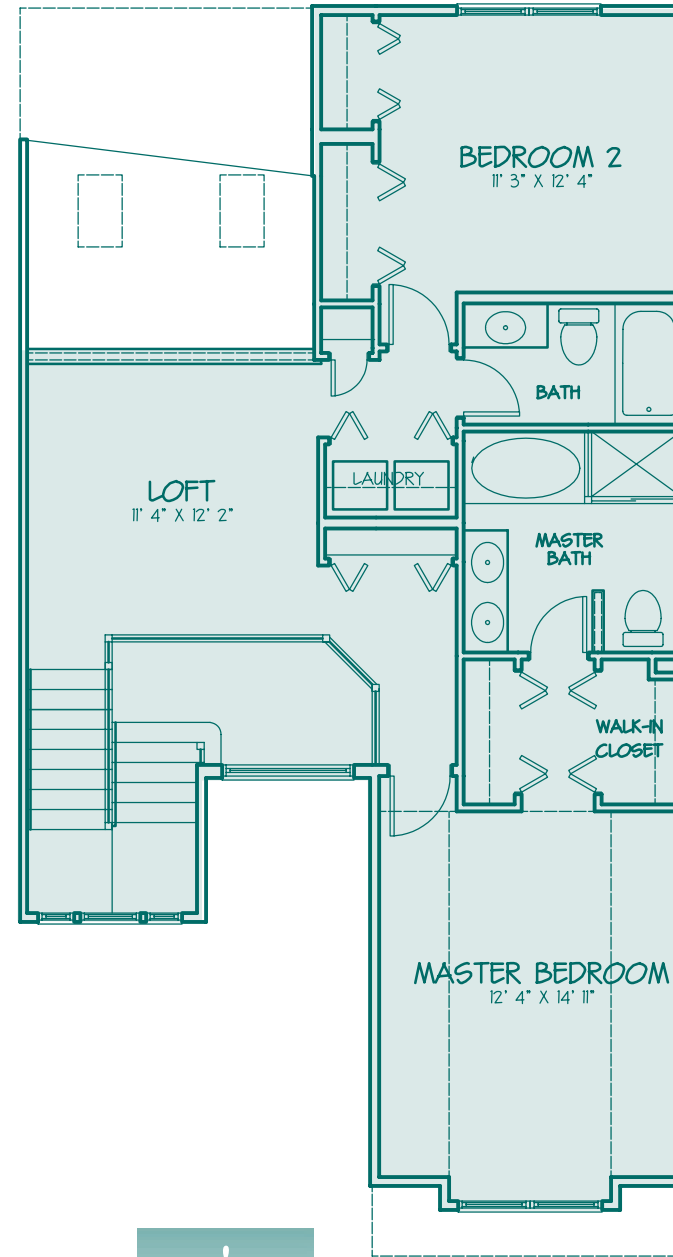

FIRST FLOOR

SECOND FLOOR

DEVONSHIRE

The dimensions, size, configurations and other information contained on this sheet are subject to change without notice and are meant to be illustrative only.

2,397 sq. ft.*

*Includes optional finished lower level

LOWER LEVEL

Note: The optional finished space in the lower level totals 612 sq. ft.

FOREST HILLS

■ LINCOLN LANE ■
the new neighborhood

DEVONSHIRE

2,397 sq. ft.*

*Includes optional finished lower level