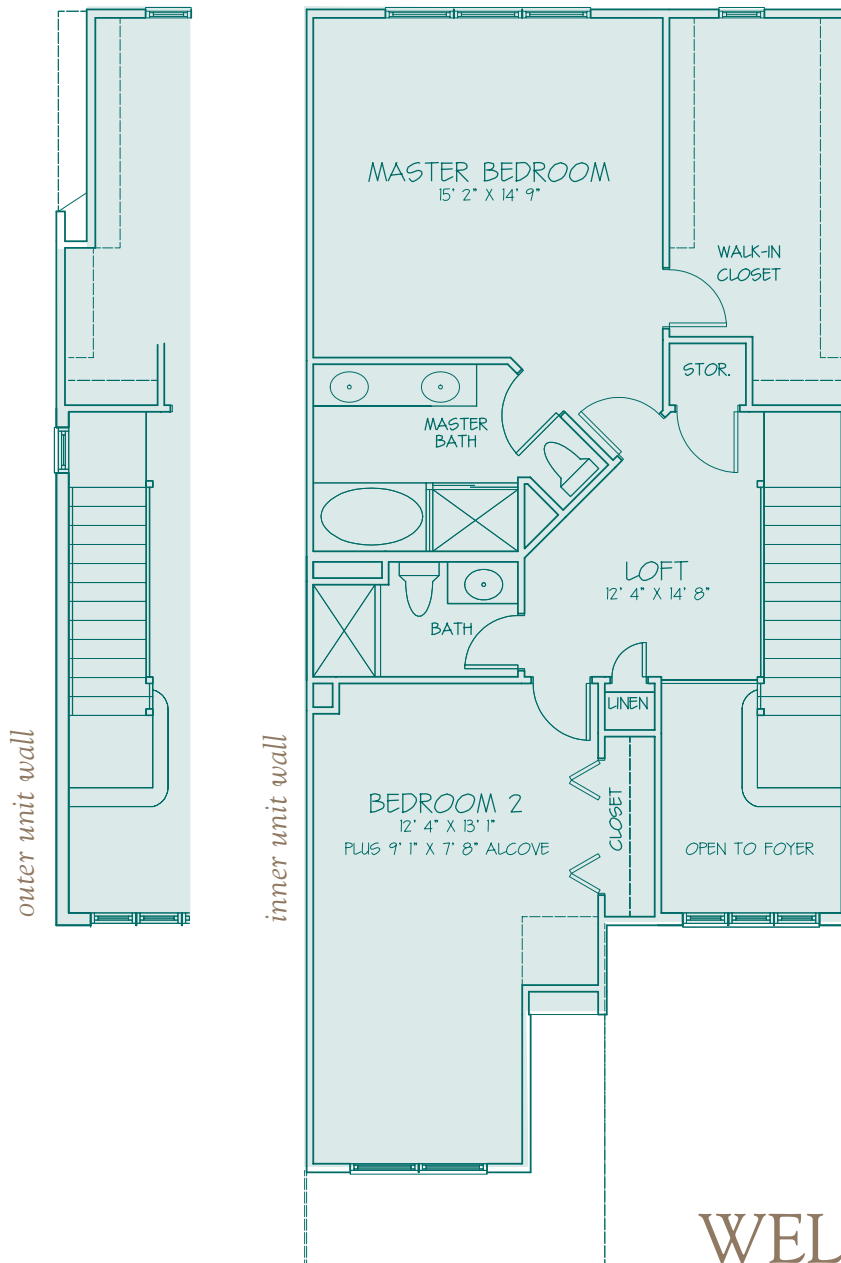

FOREST HILLS

■ LINCOLN LANE ■

*the new neighborhood*

WELLINGTON

---

1,956 square feet

# FIRST FLOOR

## SECOND FLOOR

## WELLINGTON

*The dimensions, size, configurations and other information contained on this sheet are subject to change without notice and are meant to be illustrative only.*

1,956 square feet