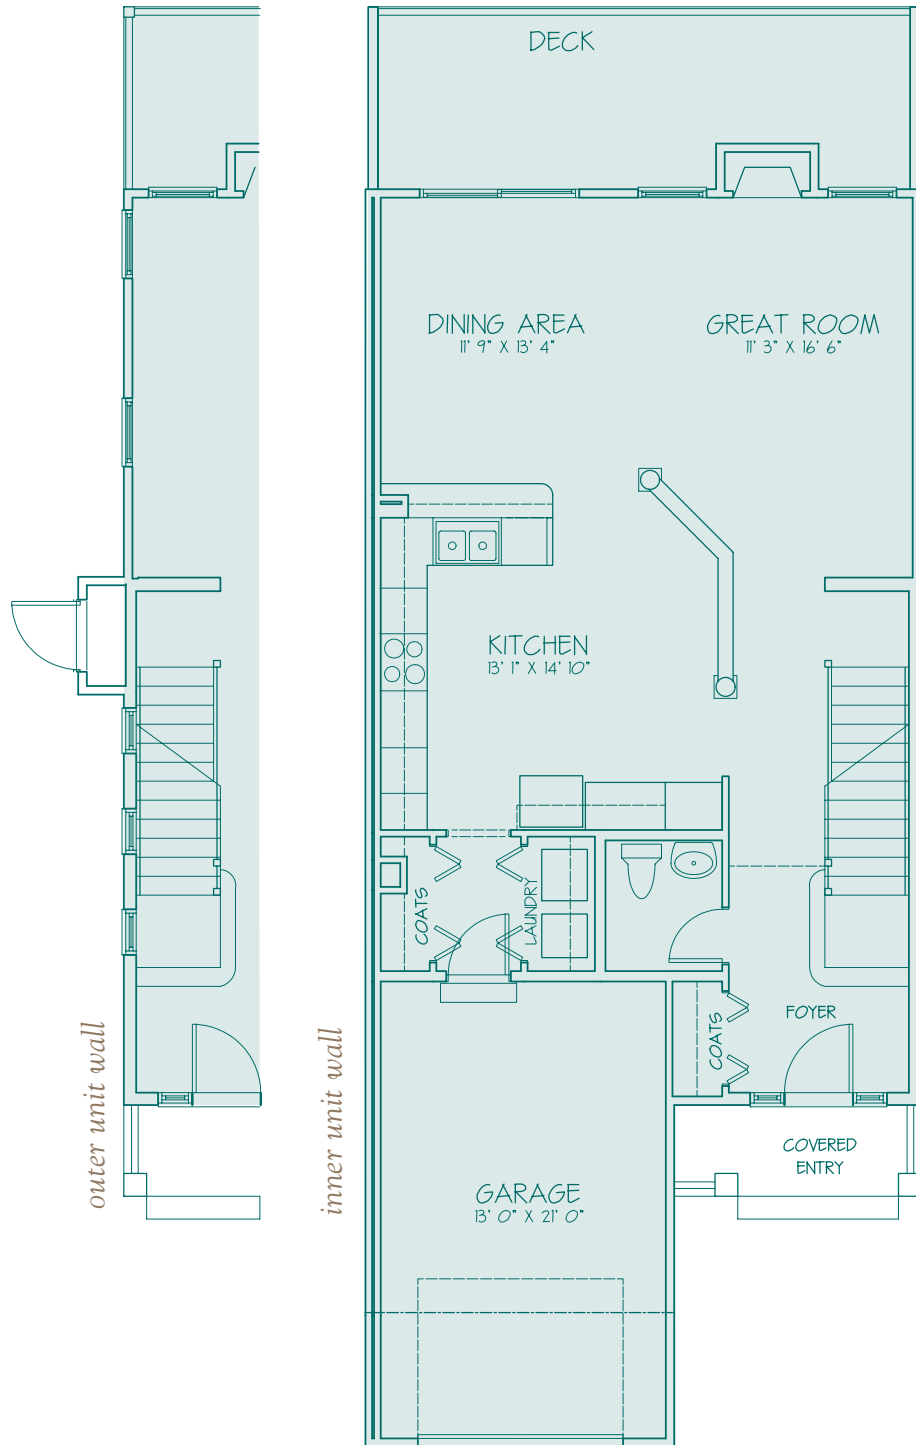

FOREST HILLS

■ LINCOLN LANE ■

*the new neighborhood*

WELLINGTON

---

1,956 square feet

# FIRST FLOOR

## SECOND FLOOR

## WELLINGTON

*The dimensions, size, configurations and other information contained on this sheet are subject to change without notice and are meant to be illustrative only.*

1,956 square feet