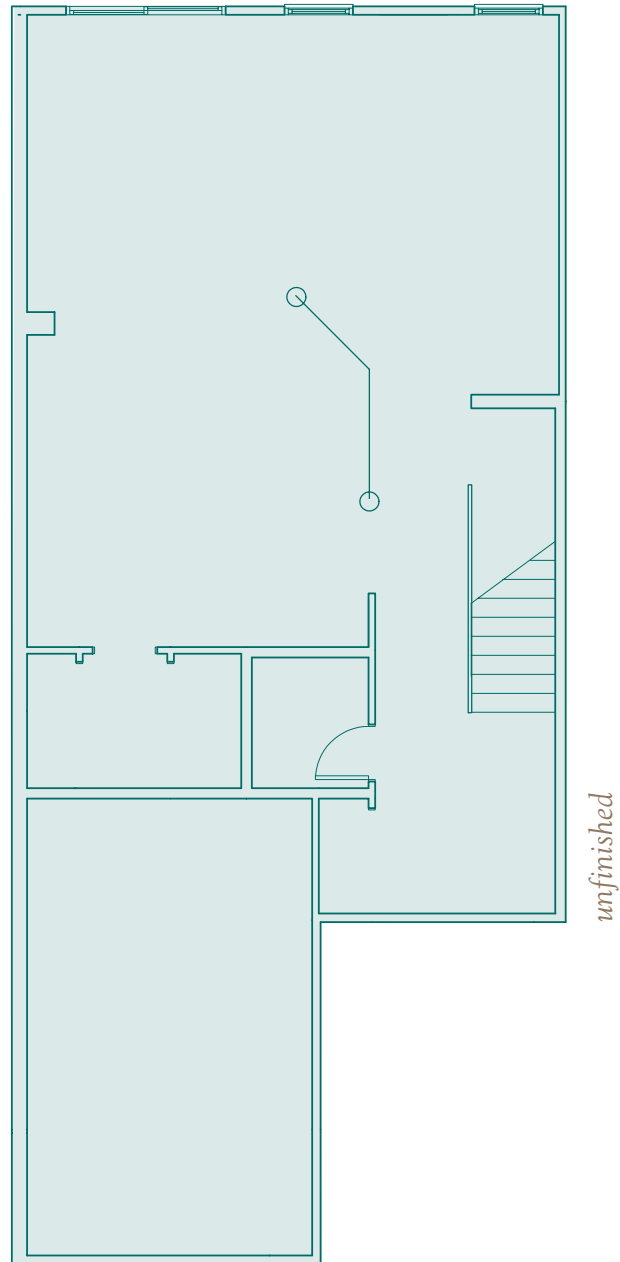

LOWER LEVEL

---

*Finished lower level is optional.
Please consult sales office for final configuration.*